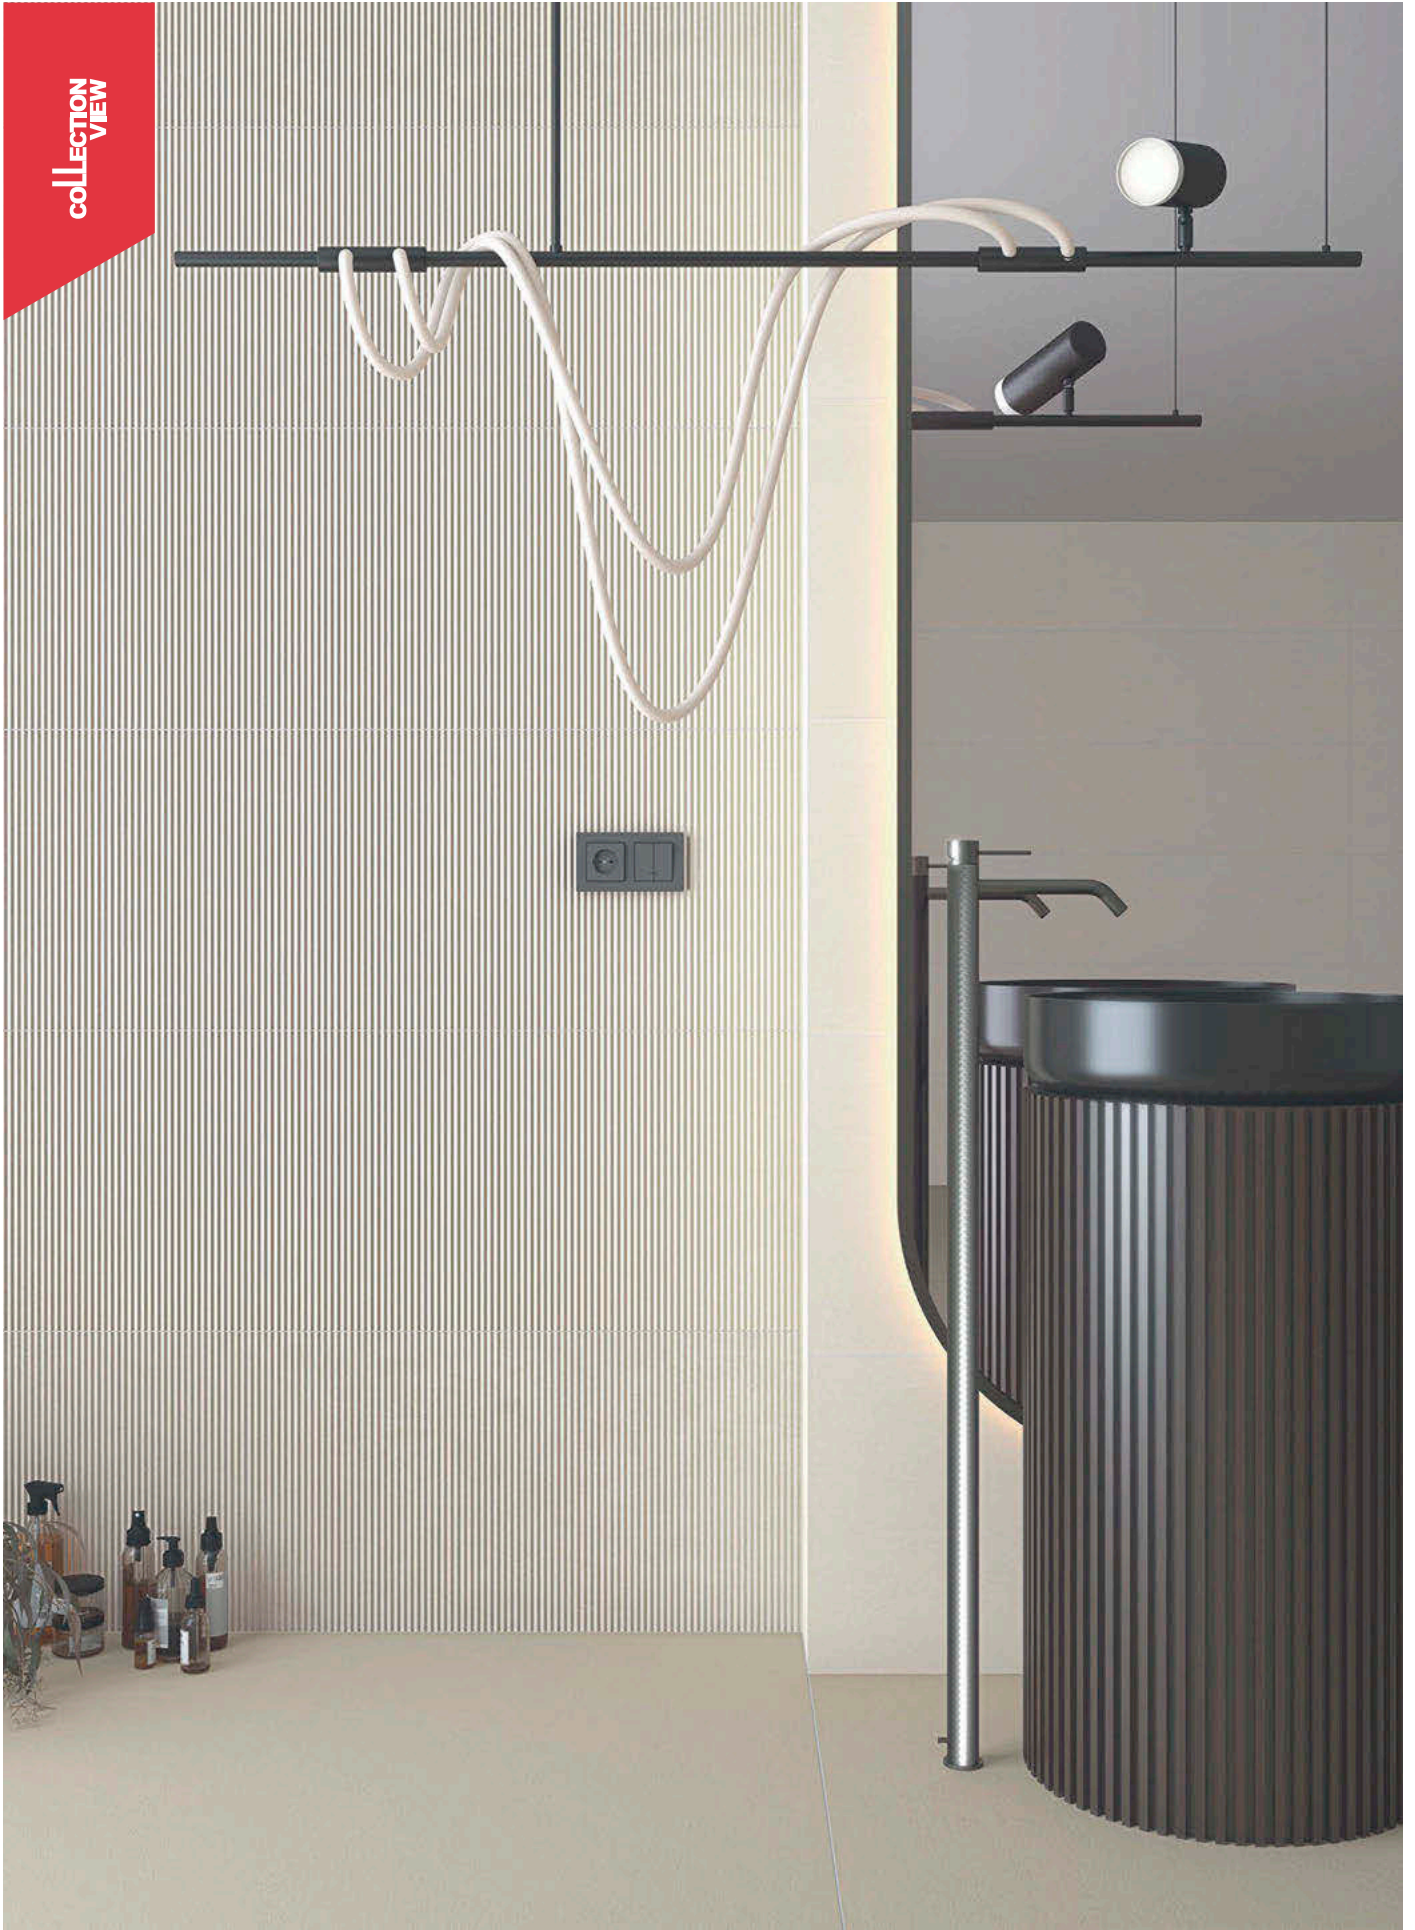

32x99 cm. 12.6x39 inches 

Manhattan-R Light
G.131

Manhattan-R Sand
G.131

Coney-R Light
G.202

Coney-R Sand
G.202

(1) Flatiron-R Light
(2) G.245

(1) Flatiron-R Sand
(2) G.245

* 32x30 cm. aprox.
12.6x11.8 inches approx.
Queens Light
G.71

* 32x30 cm. aprox.
12.6x11.8 inches approx.
Queens Sand
G.71

(1) Este modelo está compuesto por diseños diferentes para combinar de modo alterno, se sirven en la misma caja. This model has different designs that are combined alternately, coming in the same box.
(2) Este modelo tiene tres tintas especiales metálicas: oro, oro viejo y cobre. This model has three special metallic inks: gold, old gold and bronze.

45x120 cm. 17.7x47.2 inches 

Manhattan-R Light
G.172

Tribeca-R Ivory
G.202

Manhattan-R Sand
G.172

Tribeca-R Ash
G.202

* 45x30 cm. aprox.
17.7x11.8 inches approx.
Queens Light
G.94

* 45x30 cm. aprox.
17.7x11.8 inches approx.
Queens Sand
G.94